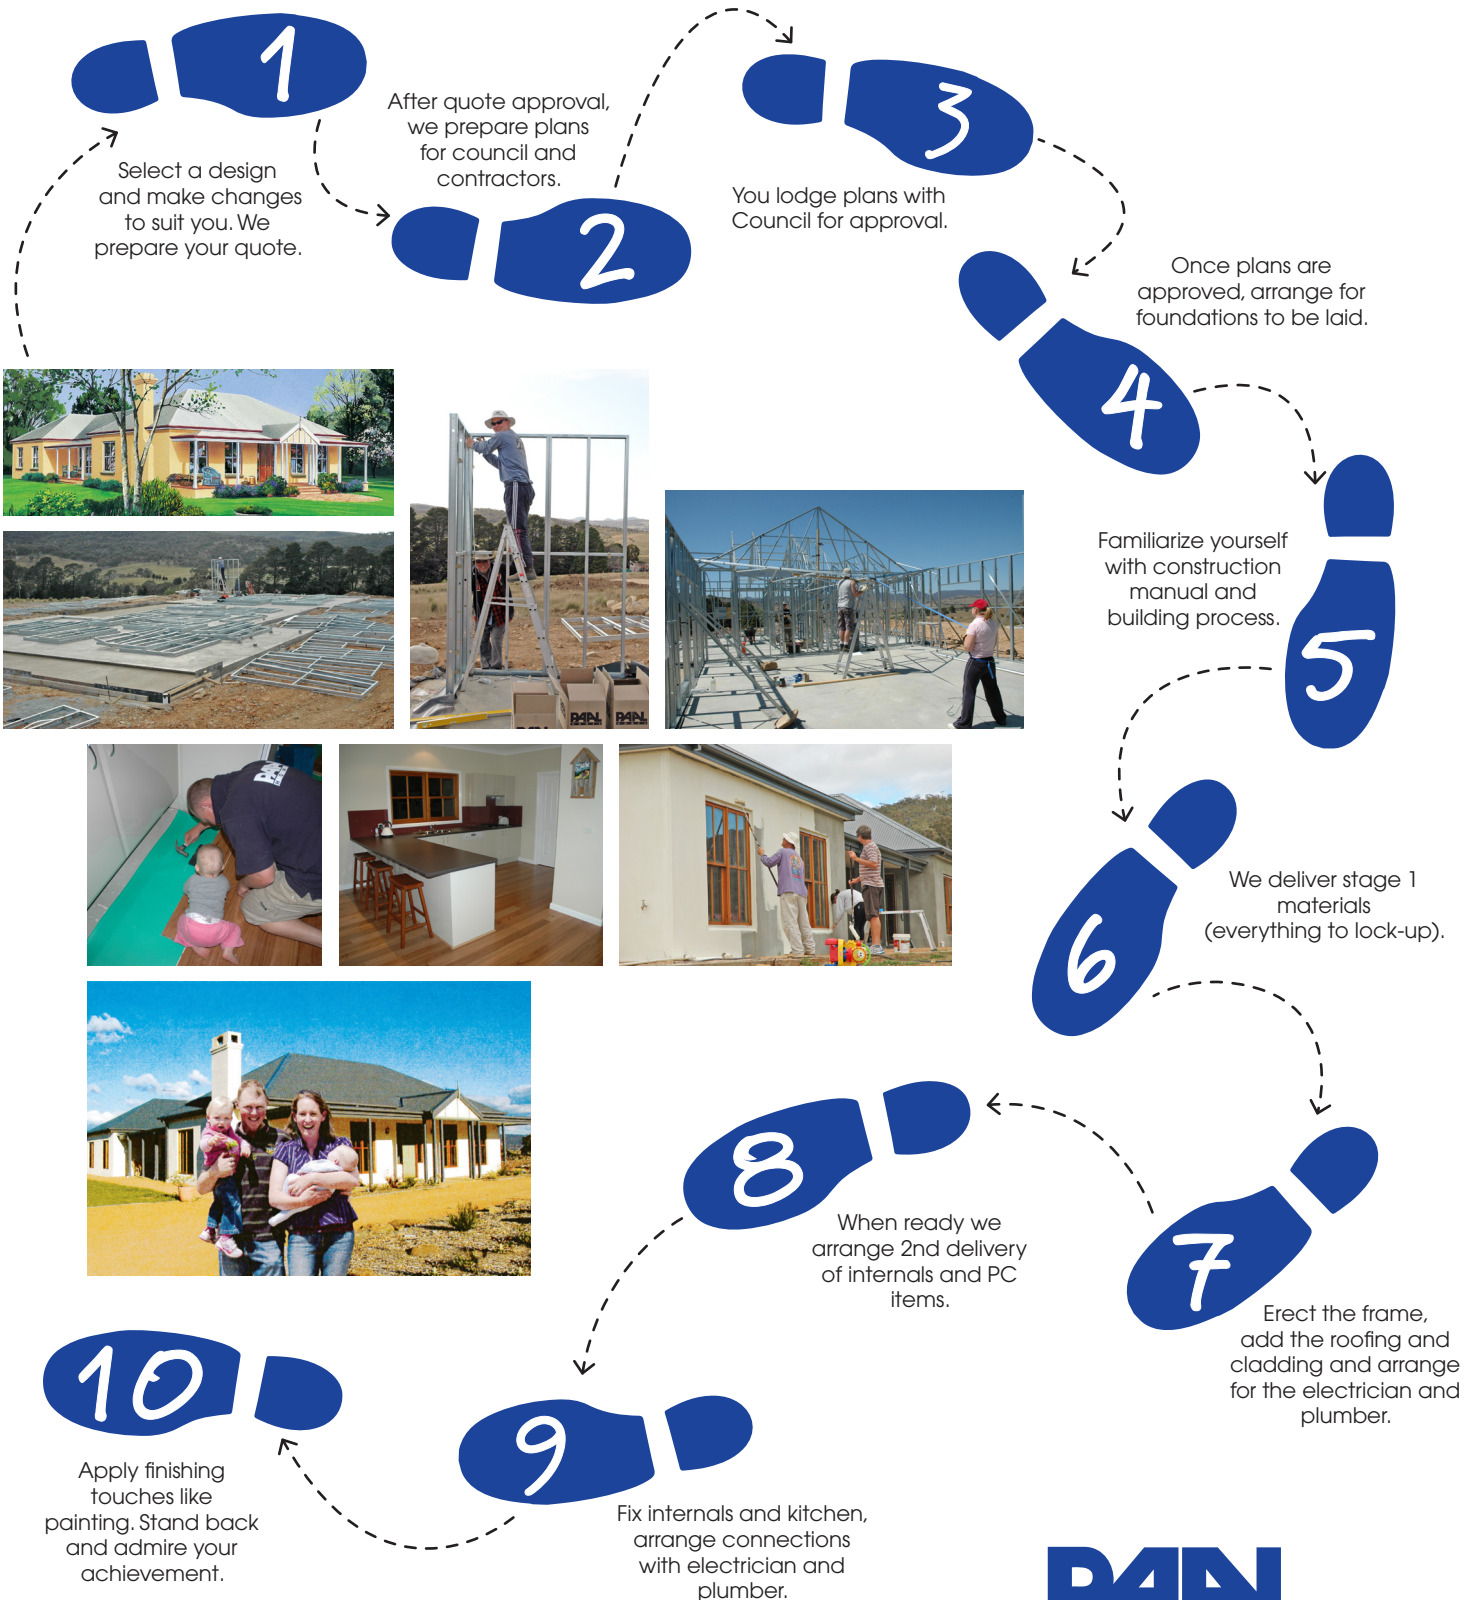

10 EASY STEPS TO BUILDING YOUR OWN PAAL KIT HOME

PAAL

Owner Building Made Easy®

www.paalkithomes.com.au

1800 024 912