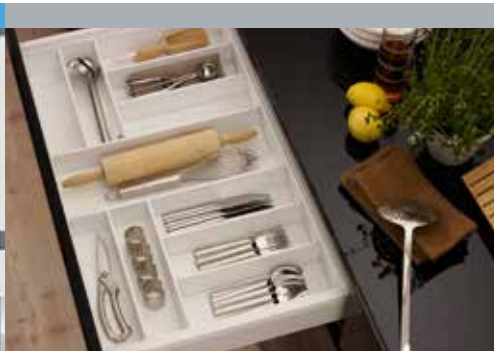

ArciTech drawer with OrgaTray 600, white